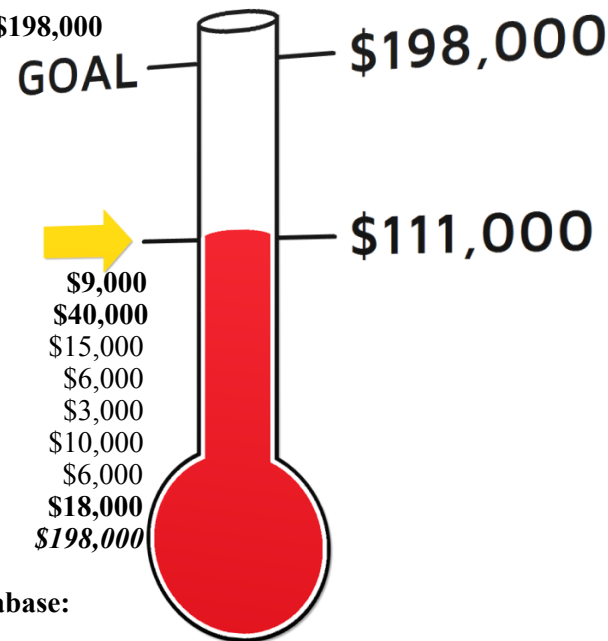

VBS Registration Starts , 2012

Aloha! Parents this is a reminder that VBS(Vacation Bible School) will be starting in July. The focus will be on God's promises. Please register your child for an inspiring and exciting VBS. We are asking for an $8.00 donation to cover the cost of T-shirt and supplies. Aloha.

Vital Information for San Antonio Conference

Be sure to log on to www.icochotnews.com for spiritual preparation and details for the conference.

On behalf of the 37 churches in Mexico and Central America "THANKS BE TO GOD for this indescribable gift!" (2 Corinthians 9:15)

Special Contribution 2012 //Date: June 10 & continued thru July 31// Goal: $198,000 ($111,000 so far)

This Amount is 11 times our weekly contribution. Areas supported by our Special Contribution:

Mexico and Central America $131,000

LAICC Mission Planting to Tucson, AZ.

Lighthouse programs:

- Campus Summer Internship
- Kingdom Kids Fund
- Singles Ministry Training Fund
- Member missionary program
- Children's Wing Facility Improvements

Weekly Contribution

Regional Overall Goal:

Note: Contribution can be deposited from now until July 1st at our online database: <https://lighthouse.ccbchurch.com> (with user name & password)

2 Corinthians 9:6-15 Let us sow generously and reap generously for God's GLORY. Pray for:

- The Churches and Leadership in Mexico and Central America
- Our Mission work here in the Lighthouse Region
- Generous hearts and people

Lighthouse Recap

Average Weekly Attendance (including Latins) = 641

Avg. Weekly Giving	Actual	Budget	+/-
May	$15,602	$17,500	-1898

LA Church Website: www.laicc.net

Lighthouse Region Website: www.lighthousecoc.com

Podcast: Lighthouse Church of Christ

Contact Information

FAMILYLIFE Marrieds	CAMPUS
Pedro & Laura Garcia	Chris & Vivianna Boyer
909-450-1513	949-545-8134
SINGLES	TEENS
Anthony & Yvonne Tejada	Mike & Ayumi Meade
626-833-9685	626-482-8342